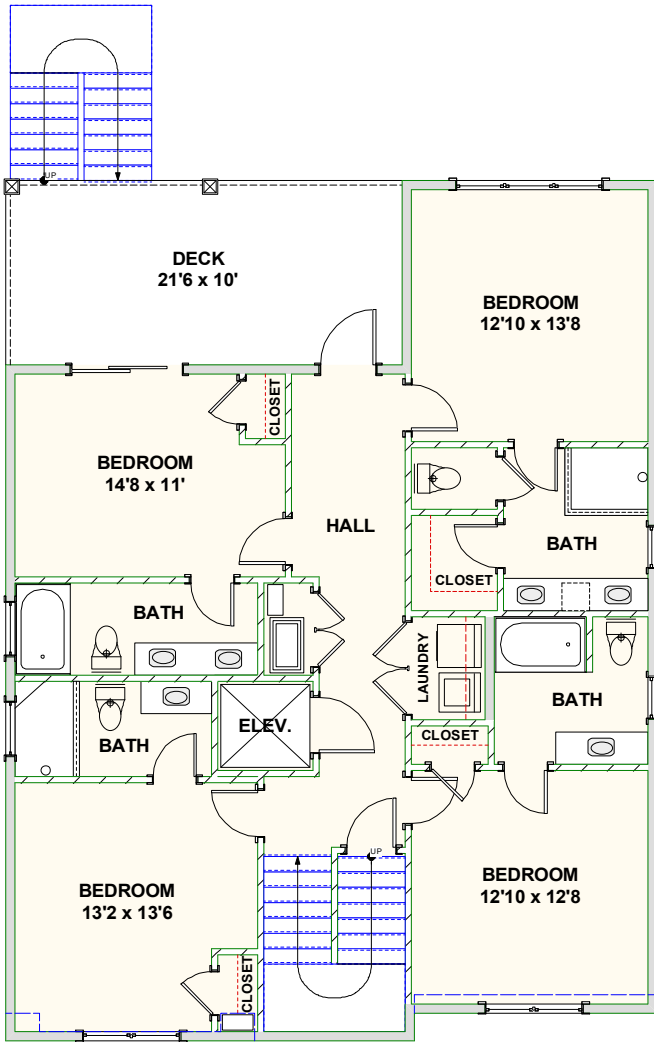

## BEACH HOME 271

2,667 SQ FT | 5 BEDROOMS | 5 BATHS—1 HALF BATH | 568 SQ FT DECKS

[WWW.CAROLINABLUEWATERCONSTRUCTION.COM](http://WWW.CAROLINABLUEWATERCONSTRUCTION.COM)

# BEACH HOME 271

2,667 SQ FT | 5 BEDROOMS | 5 BATHS—1 HALF BATH | 568 SQ FT DECKS

35'4 x 46'8

1ST FLOOR - FLOOR PLAN

2ND FLOOR - FLOOR PLAN

**CAROLINA**  
**BLUEWATER**  
**CONSTRUCTION**

**910-575-7100**

**BUILDING TOMORROW WITH AFFORDABLE QUALITY HOMES**  
6934-9 BEACH DR SW, OCEAN ISLE BEACH, NC 28469  
[WWW.CAROLINABLUEWATERCONSTRUCTION.COM](http://WWW.CAROLINABLUEWATERCONSTRUCTION.COM)