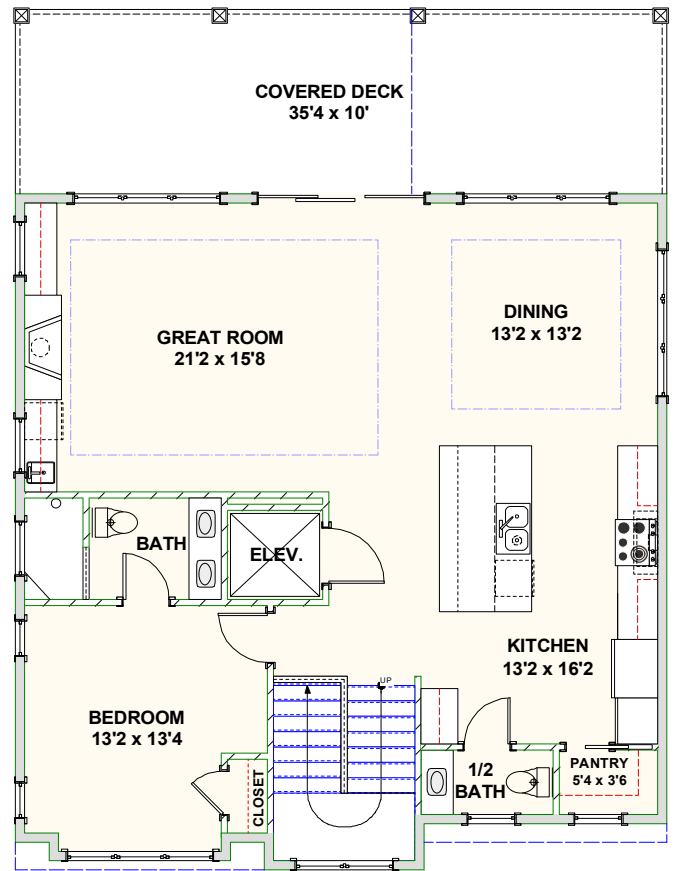

## BEACH HOME 271

2,667 SQ FT | 5 BEDROOMS | 5 BATHS—1 HALF BATH | 568 SQ FT DECKS

[WWW.CAROLINABLUEWATERCONSTRUCTION.COM](http://WWW.CAROLINABLUEWATERCONSTRUCTION.COM)

# BEACH HOME 271

2,667 SQ FT | 5 BEDROOMS | 5 BATHS—1 HALF BATH | 568 SQ FT DECKS

35'4 x 46'8

1ST FLOOR - FLOOR PLAN

2ND FLOOR - FLOOR PLAN

**CAROLINA**  
**BLUEWATER**  
**CONSTRUCTION**

**910-575-7100**

**BUILDING TOMORROW WITH AFFORDABLE QUALITY HOMES**  
6934-9 BEACH DR SW, OCEAN ISLE BEACH, NC 28469  
[WWW.CAROLINABLUEWATERCONSTRUCTION.COM](http://WWW.CAROLINABLUEWATERCONSTRUCTION.COM)